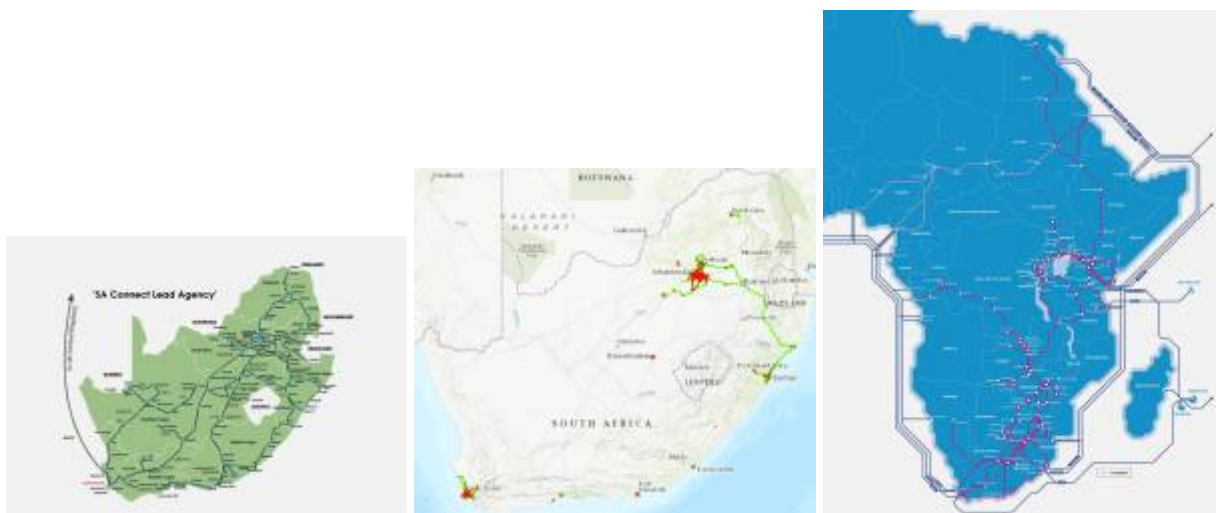

Operator	Website	Km of Fibre	Services	Email	Telephone
Balwin Fibre	https://www.balwinfibre.co.za/		FTTH		
Celerity Networks	https://www.celerity.africa/		FTTH	info@celernity.africa	+27 (0)11 056 5118
Broadband Infracore	https://infracore.co.za/	14,863	Backhaul	info@infracore.co.za	+27 11 235 1600
Clear Access	http://clearaccess.io/		FTTH	web	
MTN (Bayobab)	https://bayobab.africa/	23,000	Backhaul	web	
Vodacom Business	https://www.vodacombusiness.co.za/business/solutions/carrier-services	33,000	Backhaul	web	
Frogfoot	https://www.frogfoot.co.za/		Backhaul	web	
Liquid Intelligent Technologies	https://za.liquid.tech/	21,000	Backhaul	support@liquid.tech	+27 11 585 0000
OpenServe	https://openserve.co.za/	165,900	Backhaul	web	
Vumatel		18,000	Backhaul/FTTH		010 746 8862
Seacom / Wondernet	https://wondernet.co.za/office/how-to-use-our-coverage-map-to-check-if-fibre-is-available-in-your-area/	4,000	Backhaul	info@seacom.com	+27 861 855 855
Dark Fibre Africa	https://dfafrica.co.za/	14,000	Backhaul	info@dfafrica.co.za	+27 12 443 1000
Metro Fibre	https://metrofibre.co.za		Backhaul	sales@MetroFibre.co.za	+27 87 151 4000

Sources for fibre distances

- <https://whichvoip.co.za/the-biggest-fibre-networks-in-south-africa/>
- <https://mybroadband.co.za/news/fibre/328283-what-south-africas-fibre-networks-look-like.html>