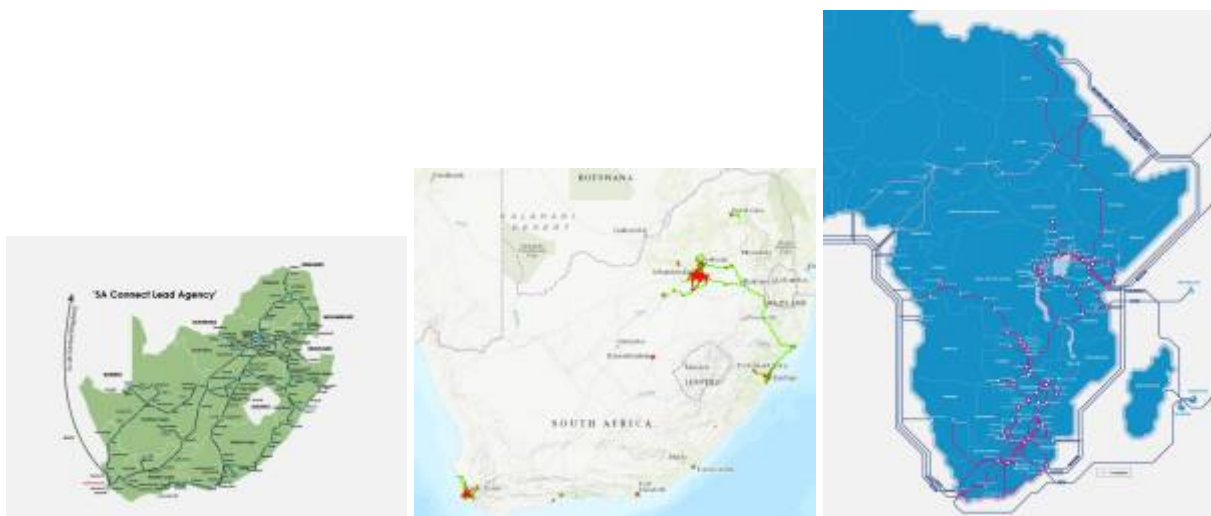

Operator	Website	Km of Fibre	Services	Email	Telephone
Balwin Fibre	https://www.balwinfibre.co.za/		FTTH		
Celerity Networks	https://www.celerity.africa/		FTTH	info@celerity.africa	+27 (0)11 056 5118
Broadband Infracore	https://infracore.co.za/	14,863	Backhaul	info@infracore.co.za	+27 11 235 1600
Clear Access	http://clearaccess.io/		FTTH	web	
MTN (Bayobab)	https://bayobab.africa/	23,000	Backhaul	web	
Vodacom Business	https://www.vodacombusiness.co.za/business/solutions/carrier-services	33,000	Backhaul	web	
Frogfoot	https://www.frogfoot.co.za/		Backhaul	web	
Liquid Intelligent Technologies	https://za.liquid.tech/	21,000	Backhaul	support@liquid.tech	+27 11 585 0000
OpenServe	https://openserve.co.za/	165,900	Backhaul	web	
Vumatel		18,000	Backhaul/FTTH		010 746 8862
Seacom / Wondernet	https://wondernet.co.za/office/how-to-use-our-coverage-map-to-check-if-fibre-is-available-in-your-area/	4,000	Backhaul	info@seacom.com	+27 861 855 855
Dark Fibre Africa	https://dfafrica.co.za/	14,000	Backhaul	info@dfafrica.co.za	+27 12 443 1000
Metro Fibre	https://metrofibre.co.za		Backhaul	sales@MetroFibre.co.za	+27 87 151 4000

Sources for fibre distances

- <https://whichvoip.co.za/the-biggest-fibre-networks-in-south-africa/>
- <https://mybroadband.co.za/news/fibre/328283-what-south-africas-fibre-networks-look-like.html>